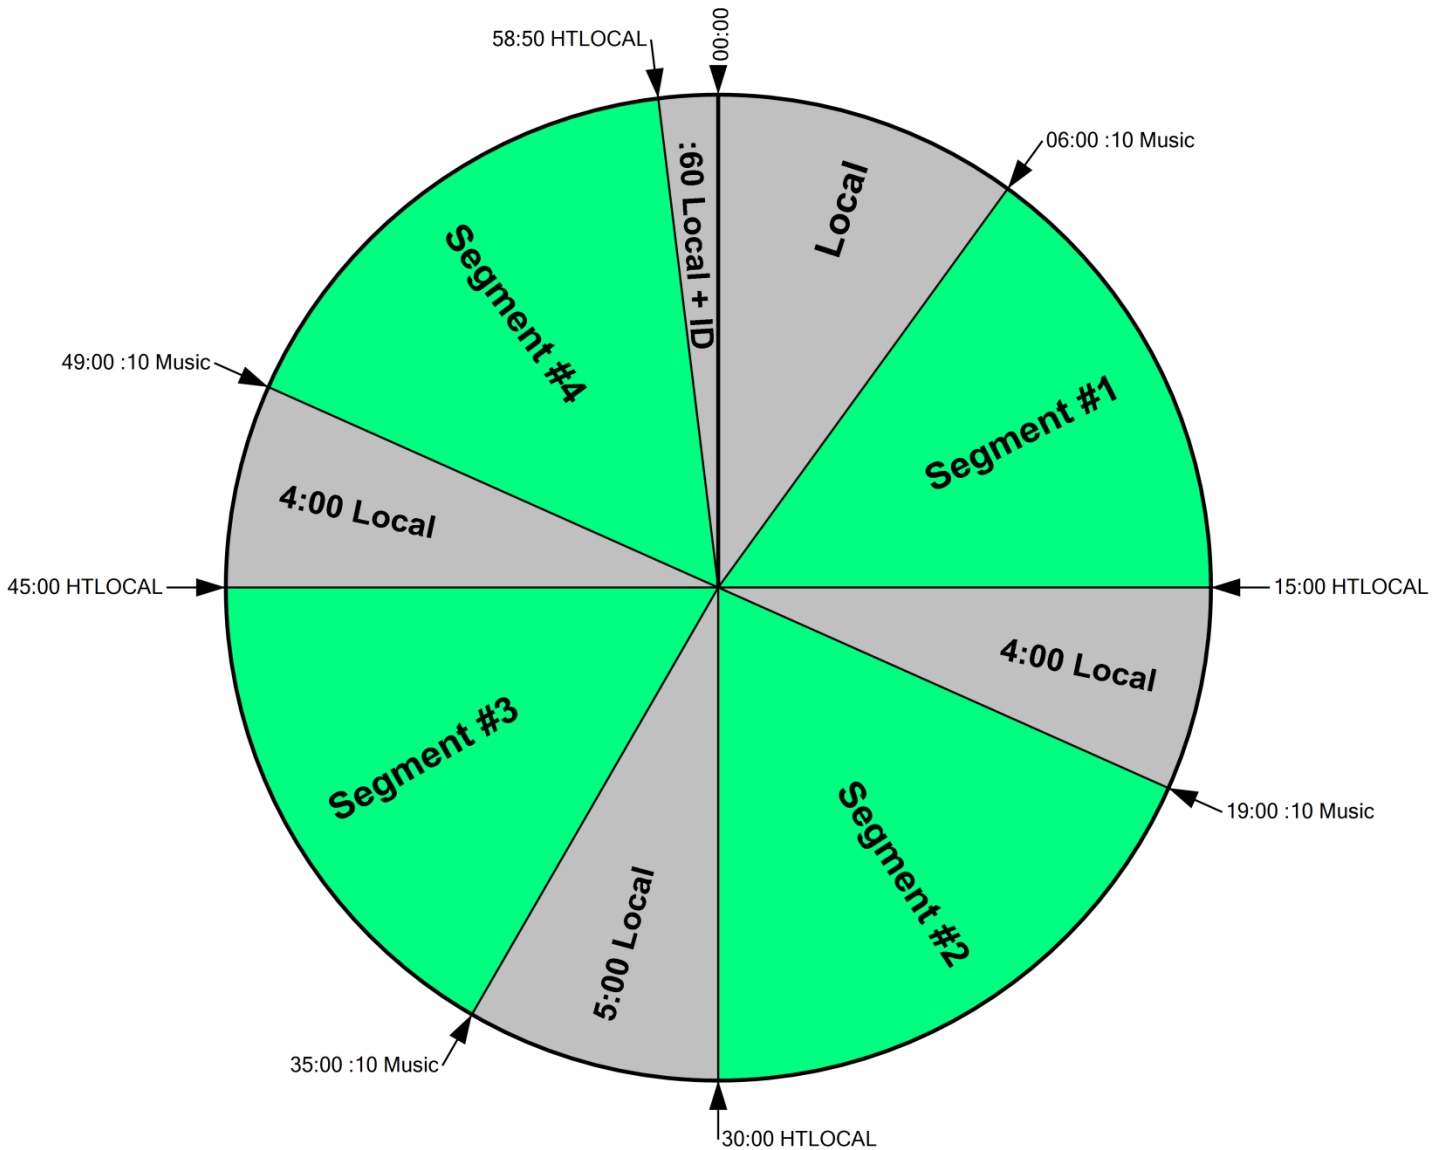

Live Feed 5am-9am ET / 2am-6am PT

See Holiday Programming Advisories for specific dates.

Contact Chris Berry, Greg Foster or Grace Glazer with questions.